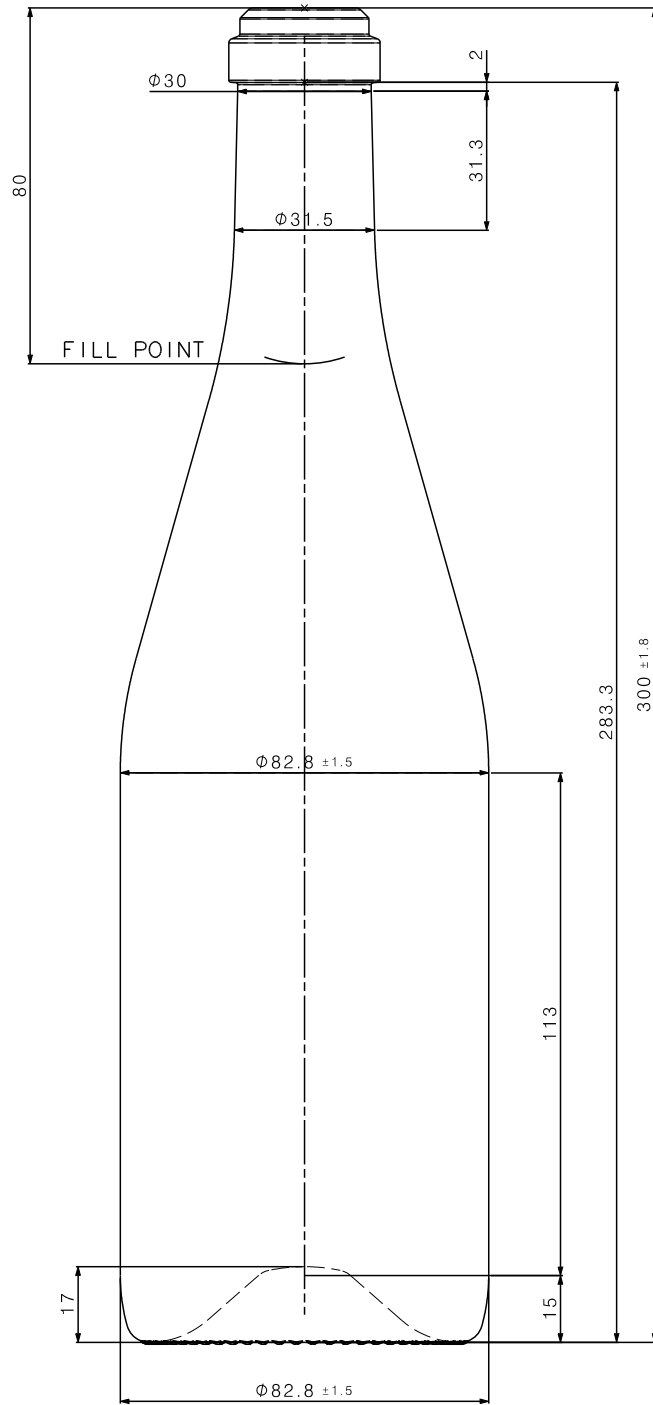

CHAMPAGNE *Classic*

KMC
G L A S S

- ⌘ Champagne Classic
- ⌘ Weight - 630 g
- ⌘ Filling CAP - 750 ml
- ⌘ Color - Flint; Blue; Green
- ⌘ Diameter - 82.8 ± 1.5
- ⌘ Entrance bore diameter - 17.5

www.kmc.glass
sales@kmc.glass