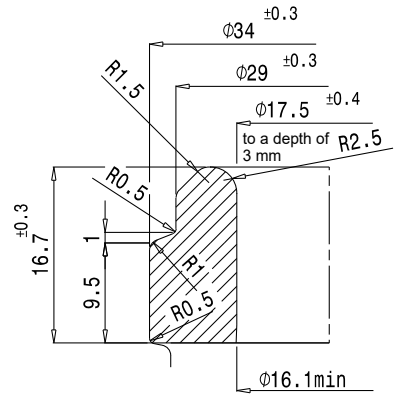

CHAMPAGNE *Classic*

KMC
G L A S S

- ⌘ Champagne Classic
- ⌘ Weight - 630 g
- ⌘ Filling CAP - 750 ml
- ⌘ Color - Flint; Blue; Green
- ⌘ Diameter - 82.8 ± 1.5
- ⌘ Entrance bore diameter - 17.5

www.kmc.glass
sales@kmc.glass